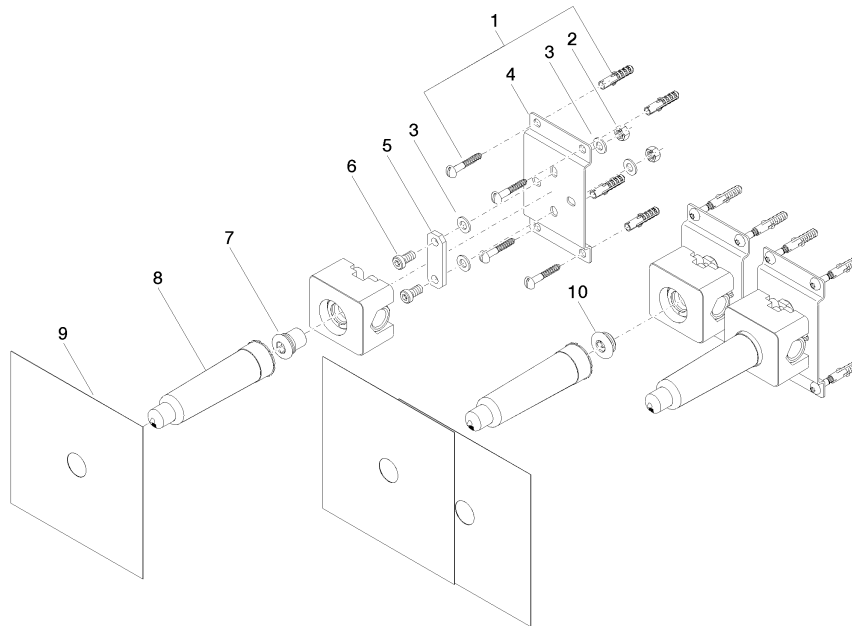

Concealed wall-mounted mixer variable positioning -

35 720 970 90

Spare parts list

No.	Item Number	Name	Quantity used	Delivery time
1	04 30 31 024 01 90	fixing set	6	2
2	09 23 10 023 90	nut	6	2
3	09 30 11 139 90	disc	12	2
4	09 17 20 104 90	holder	3	2
5	09 30 11 137 90	disc	3	60
6	09 30 30 068 90	screw	6	2
7	04 31 20 037 00 90	plug	1	2
8	04 21 02 173 01 90	cap	3	2
9	04 14 03 072 01 90	gasket kit	3	2
10	04 31 20 006 00 90	plug	2	2