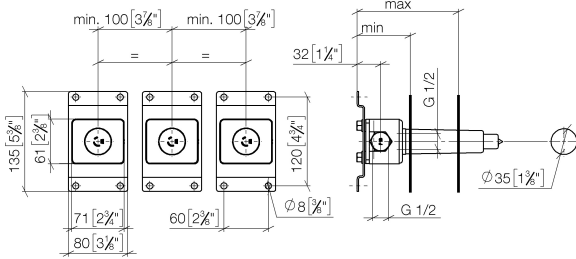

## Concealed wall-mounted mixer variable positioning -

---

35 720 970 90

- red brass, lead-free
- 1/2" connection
- 3x sealing plug 1/2"
- 3x dust cover

### Required miscellaneous

---

**Leak protection 1/2" -**

12 010 970 90

- This article is needed 2x.

**Concealed wall-mounted mixer variable positioning -**

35 720 970 90

mm [inches]

		min.	max.
36xxx361-FF	Madison	85 mm[3 3/8"]	145 mm[5 5/8"]
36xxx809/819-FF	Vaia	85 mm[3 3/8"]	145 mm[5 5/8"]
36xxx882/892-FF	Tara	85 mm[3 3/8"]	145 mm[5 5/8"]
36xxx811-FF	CYO	85 mm[3 3/8"]	145 mm[5 5/8"]
36xxx705-FF	CL.1	110 mm[4 3/8"]	150 mm[5 7/8"]
36xxx782-FF	MEM	110 mm[4 3/8"]	150 mm[5 7/8"]